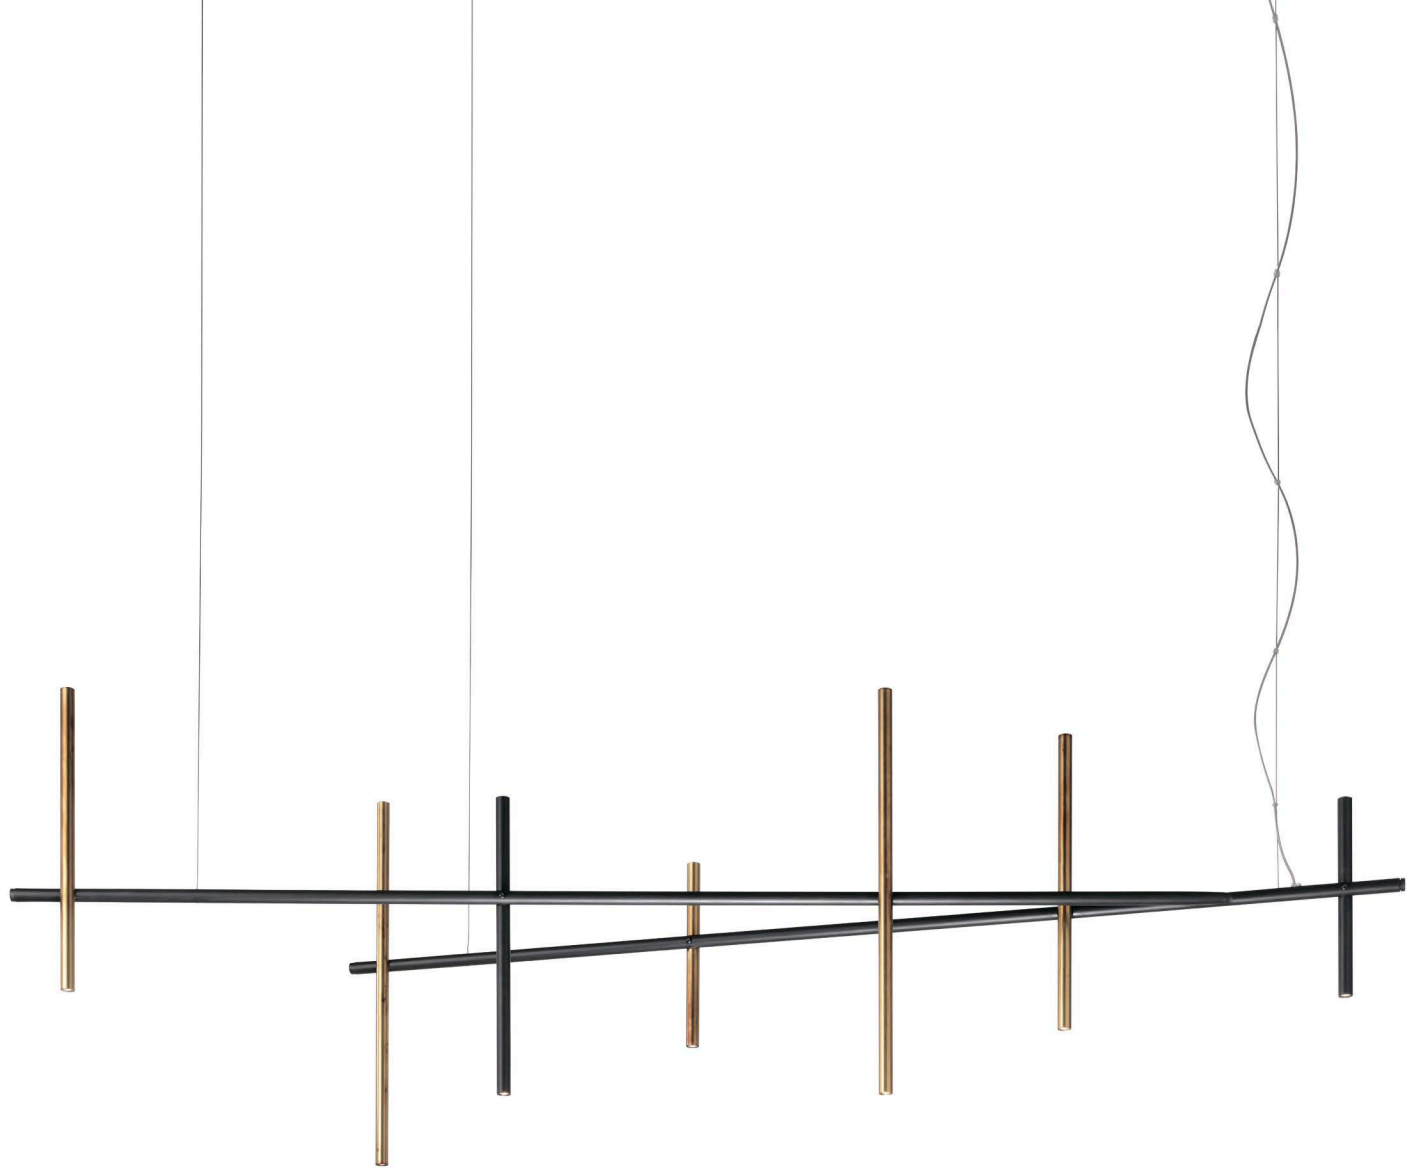

*Miu*

DESIGN Cristian Feltrin

656/2A applique wall lamp